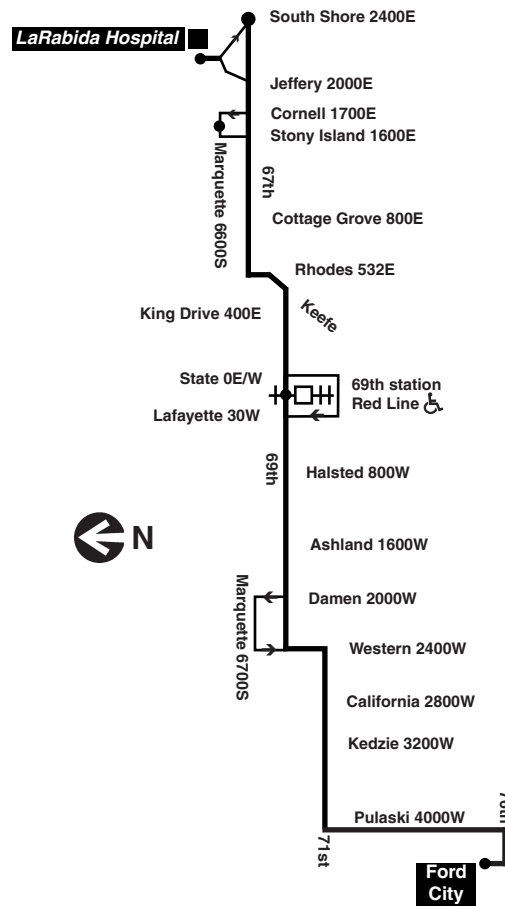

Federal law requires priority seating be designated for seniors and people with disabilities. **Please stand up** and yield these seats when needed for qualifying riders or when asked.

Schedules and other info in this timetable are subject to change. CTA does not assume responsibility for errors in timetables nor for inconvenience or damage resulting from delays.

Pay close attention to destination signs and announcements when boarding: added service may sometimes be provided over portions of this or any bus route and some trips can end before the furthest terminal on a line depending on service needs or time of day.

Bicycle racks are installed on the front of all CTA buses and are allowed on CTA trains during certain hours. See our [Bike & Ride brochure](#) or webpage for help on how to use racks and more.

Know before you go: Get alerts from us by text or e-mail about planned service changes every week or instant alerts for unplanned reroutes and disruptions. Sign up for CTA Updates today at transitchicago.com/updates.

For more travel information, use the Ventra app or call the RTA Travel Information Center at 312-836-7000. *Para obtener mayor información, en Español, llame al Centro de Información a 312-836-7000.*

Chicago Transit Authority

67 67th/69th/71st

Effective Mar. 23, 2025

All CTA buses are accessible

transitchicago.com/bus/67

Monday thru Friday

#67 67th/69th/71st

Eastbound

LV Ford City	LV 69th/Western	69th/Ashland	69th Red Line stn	67th/Stony Island	LaRabida Hospital	AR 67th/South Shore
----	4:40a	4:44a	4:54a	5:04a	----	5:10a
----	----	4:53	5:03	----	----	----
4:44a	4:58	5:02	5:12	5:22	----	5:28
5:01	5:14	5:19	5:28	5:39	5:44a	5:46
5:15	5:28	5:33	5:42	5:53	----	5:59
5:29	5:42	5:47	5:56	6:07	6:12	6:14
5:41	5:55	5:59	6:09	6:19	----	6:25
5:53	6:07	6:11	6:21	6:31	6:36	6:39
6:03	6:17	6:21	6:31	6:42	----	6:48
6:11	6:26	6:30	6:41	6:51	----	6:57
6:19	6:34	6:39	6:50	7:01	7:07	7:09
6:28	6:43	6:48	6:59	7:11	----	7:17
6:38	6:53	6:58	7:09	7:20	----	7:26
6:46	7:02	7:07	7:19	7:30	7:36	7:39
6:56	7:12	7:17	7:29	7:40	----	7:46
----	7:21	7:26	7:39	7:52	----	7:58
7:14	7:30	7:36	7:48	8:00	8:07	8:09
----	7:41	7:46	7:59	8:12	----	8:18
7:34	7:51	7:56	8:09	8:22	8:28	8:31

then every 18 to 29 minutes from Ford City, every 9 to 11 minutes from 69th/Western, and every 28 to 31 minutes to LaRabida Hospital until

2:56p	3:15p	3:21p	3:34p	3:48p	3:53p	3:57p
----	3:25	3:31	3:44	3:58	----	4:04
3:16	3:35	3:41	3:54	4:08	----	4:14
----	3:44	3:50	----	----	----	----
----	3:46	3:51	4:04	4:18	4:24	4:27
----	3:56	4:01	4:14	4:28	----	4:35
----	4:06	4:11	4:24	4:38	----	4:45
3:58	4:16	4:21	4:34	4:48	4:54	4:57
----	4:26	4:31	4:44	4:58	----	5:05
4:18	4:36	4:41	4:54	5:08	----	5:15
----	4:46	4:52	5:05	5:19	5:25	5:28
4:40	4:57	5:03	5:16	5:30	----	5:36
----	5:08	5:14	5:27	5:41	5:47	5:50
5:03	5:20	5:26	5:39	5:53	----	5:59
----	5:32	5:38	5:51	6:05	6:11	6:14
5:27	5:44	5:50	6:03	6:17	----	6:23
----	5:56	6:02	6:15	6:29	6:35	6:38
5:46	6:04	6:09	----	----	----	----
5:51	6:08	6:14	6:27	6:41	----	6:47
----	6:22	6:27	6:40	6:53	6:59	7:02
6:20	6:37	6:42	6:55	7:08	----	7:14
6:36	6:52	6:57	7:10	7:23	7:29	7:32
----	7:07	7:12	7:25	7:38	----	7:44
7:08	7:22	7:27	7:40	7:53	7:59	8:01
7:23	7:37	7:42	7:55	8:08	----	8:14
7:38	7:52	7:57	8:09	8:21	8:27	8:30
7:54	8:07	8:12	8:24	8:36	----	8:42
8:10	8:23	8:28	8:40	8:52	8:58	9:00
8:25	8:38	8:43	8:55	9:07	----	9:13
8:41	8:54	8:59	9:11	9:23	9:29	9:32
8:58	9:11	9:16	9:28	9:40	----	9:46
9:16	9:29	9:34	9:46	9:58	10:04	10:07
9:34	9:47	9:52	10:03	10:15	----	10:21
9:52	10:05	10:10	10:21	10:33	10:39	10:41
9:56	10:09	10:14	----	----	----	----
10:12	10:25	10:30	10:41	10:53	----	10:59
10:13	10:26	10:31	----	----	----	----
10:28	10:41	10:46	----	----	----	----
10:32	10:45	10:50	11:01	11:13	11:19	11:21
10:44	10:58	11:03	----	----	----	----
10:52	11:05	11:10	11:21	11:33	----	11:39
11:13	11:26	11:30	11:41	----	----	----
11:34	11:46	11:50	12:00a	----	----	----
11:54	12:06a	12:10a	12:20	----	----	----
12:14a	12:26	12:30	12:40	----	----	----
12:35	12:47	12:51	1:01	----	----	----
12:57	1:10	1:14	1:24	----	----	----
----	1:31	1:36	1:46	----	----	----
----	1:58	2:03	2:12	----	----	----

Westbound